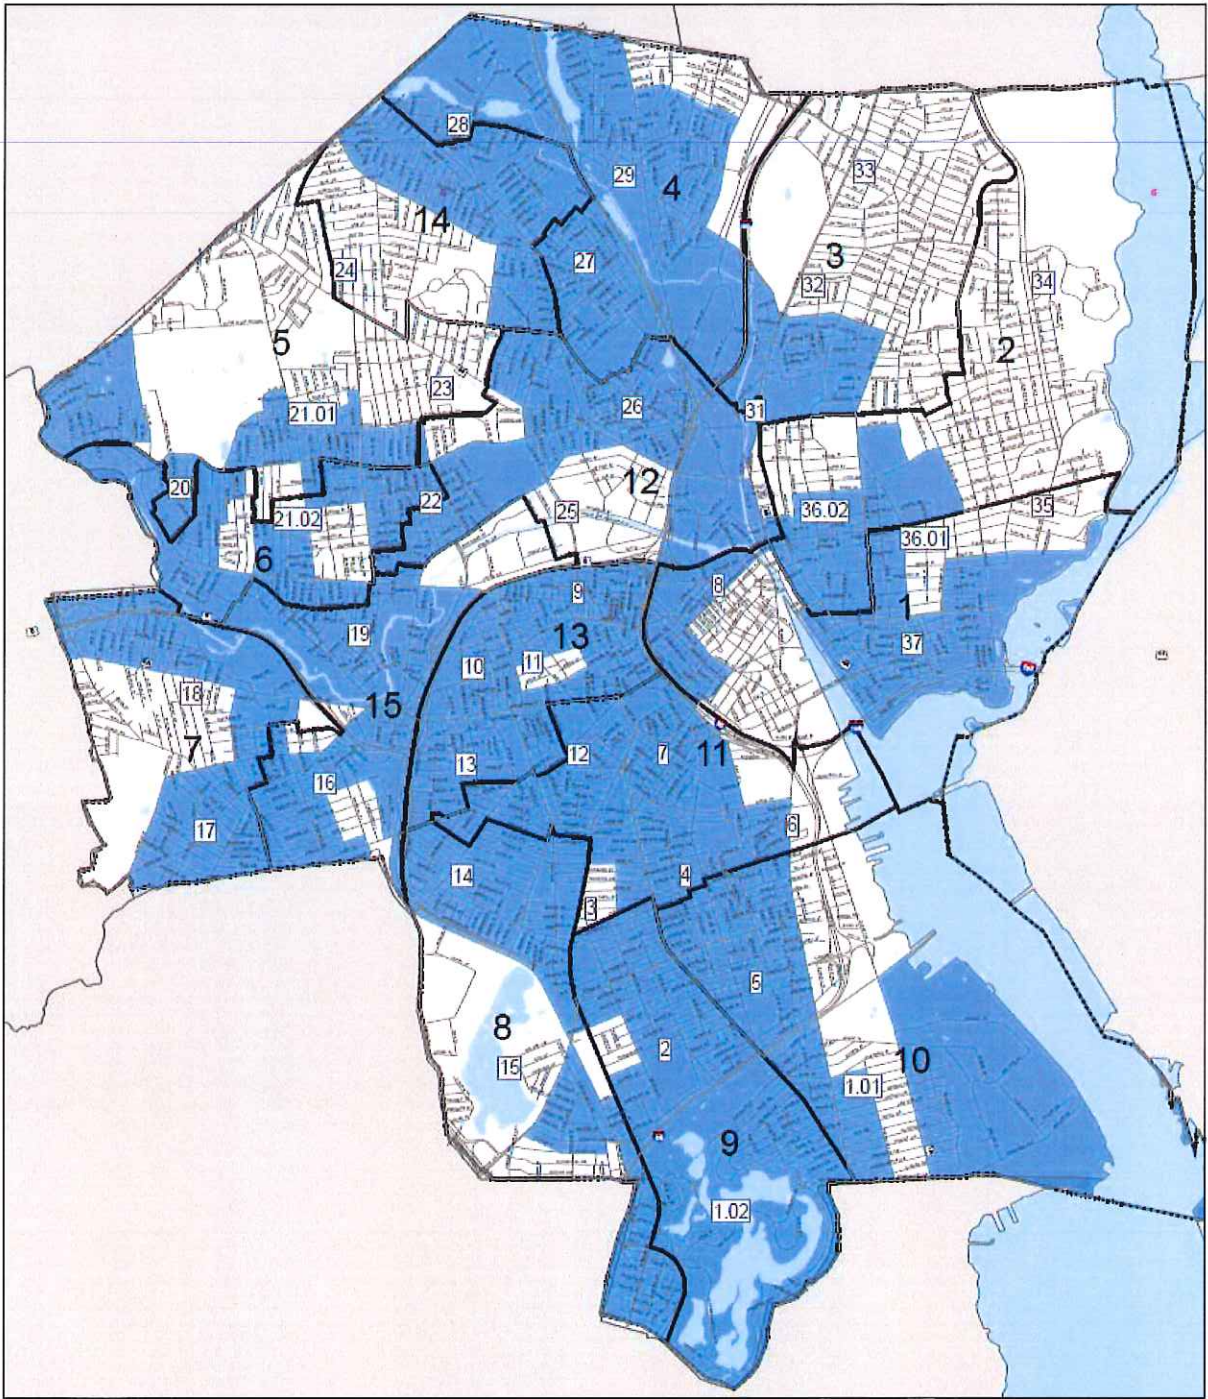

CITY OF PROVIDENCE

Jorge O. Elorza, Mayor

DIVISION OF COMMUNITY DEVELOPMENT | DEPARTMENT OF PLANNING AND DEVELOPMENT

444 Westminster Street | Providence, Rhode Island 02903 | 401 680 8400

www.providenceri.com